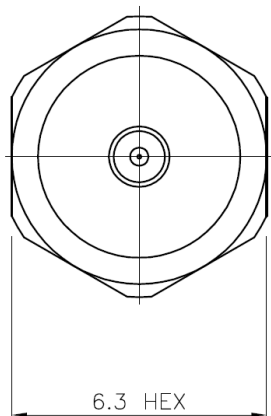

NO.	REV' NO.	DATE	NOTE	REV' BY	APPROVED	REMARK
△						
△						

SCALE	MATL		FINISHED		ASS' Y	CONFIDENTIAL	
4/1							
THIRD ANGLE	UNIT	mm			PART NAME	DWG. NO.	120718-20
APPROVED	CHECKED		DESIGN	DRAW			
				Mick 07/18'12			

料號： 735-5211-0080A
適用對插接頭： I-PEX 4代 for 0.81/1.13 Cable 連接器
插拔壽命： 10K次 Ref(需視個人插拔手法)
圖面

測試報告