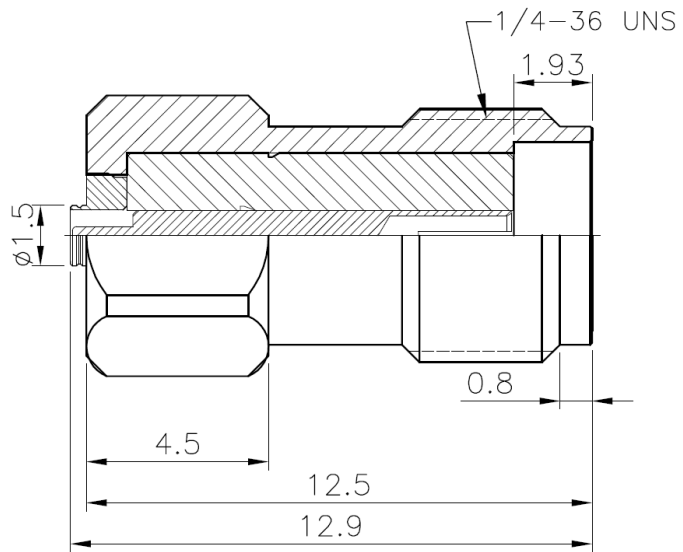

NO.	REV' NO.	DATE	NOTE	REV' BY	APPROVED	REMARK
△						
△						

SCALE	MATL		FINISHED		ASS' Y	CONFIDENTIAL	
4/1							
THIRD ANGLE	UNIT	mm			PART NAME	DWG. NO.	120718-20
APPROVED	CHECKED		DESIGN	DRAW			
				Mick 07/18'12			

料號： 735-5211-0080A
適用對插接頭： I-PEX 4代 for 0.81/1.13 Cable 連接器
插拔壽命： 10K次 Ref(需視個人插拔手法)
圖面

測試報告