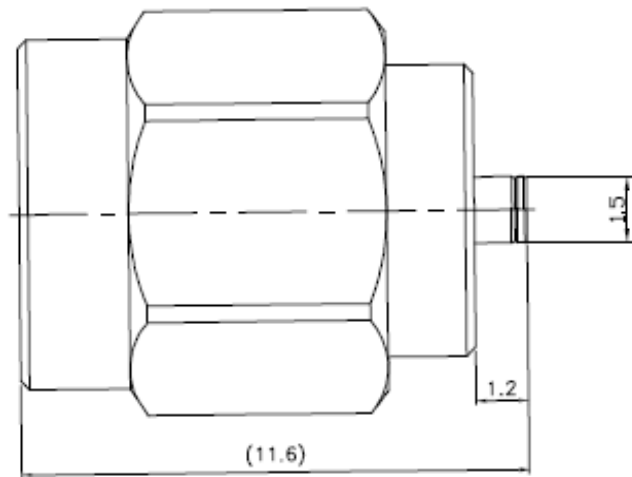

NO.	REV' NO.	DATE	NOTE	REV' BY	APPROVED	REMARK
△						
△						

SCALE	MATL		FINISHED		ASS' Y	CONFIDENTIAL	
4/1							
THIRD ANGLE	UNIT	mm			PART NAME	DWG. NO.	120718-20
APPROVED	CHECKED		DESIGN	DRAW			
				Mick 07/18'12			

料號： 735-5211-0080A
適用對插接頭： I-PEX 4代 for 0.81/1.13 Cable 連接器
插拔壽命： 10K次 Ref(需視個人插拔手法)
圖面

測試報告